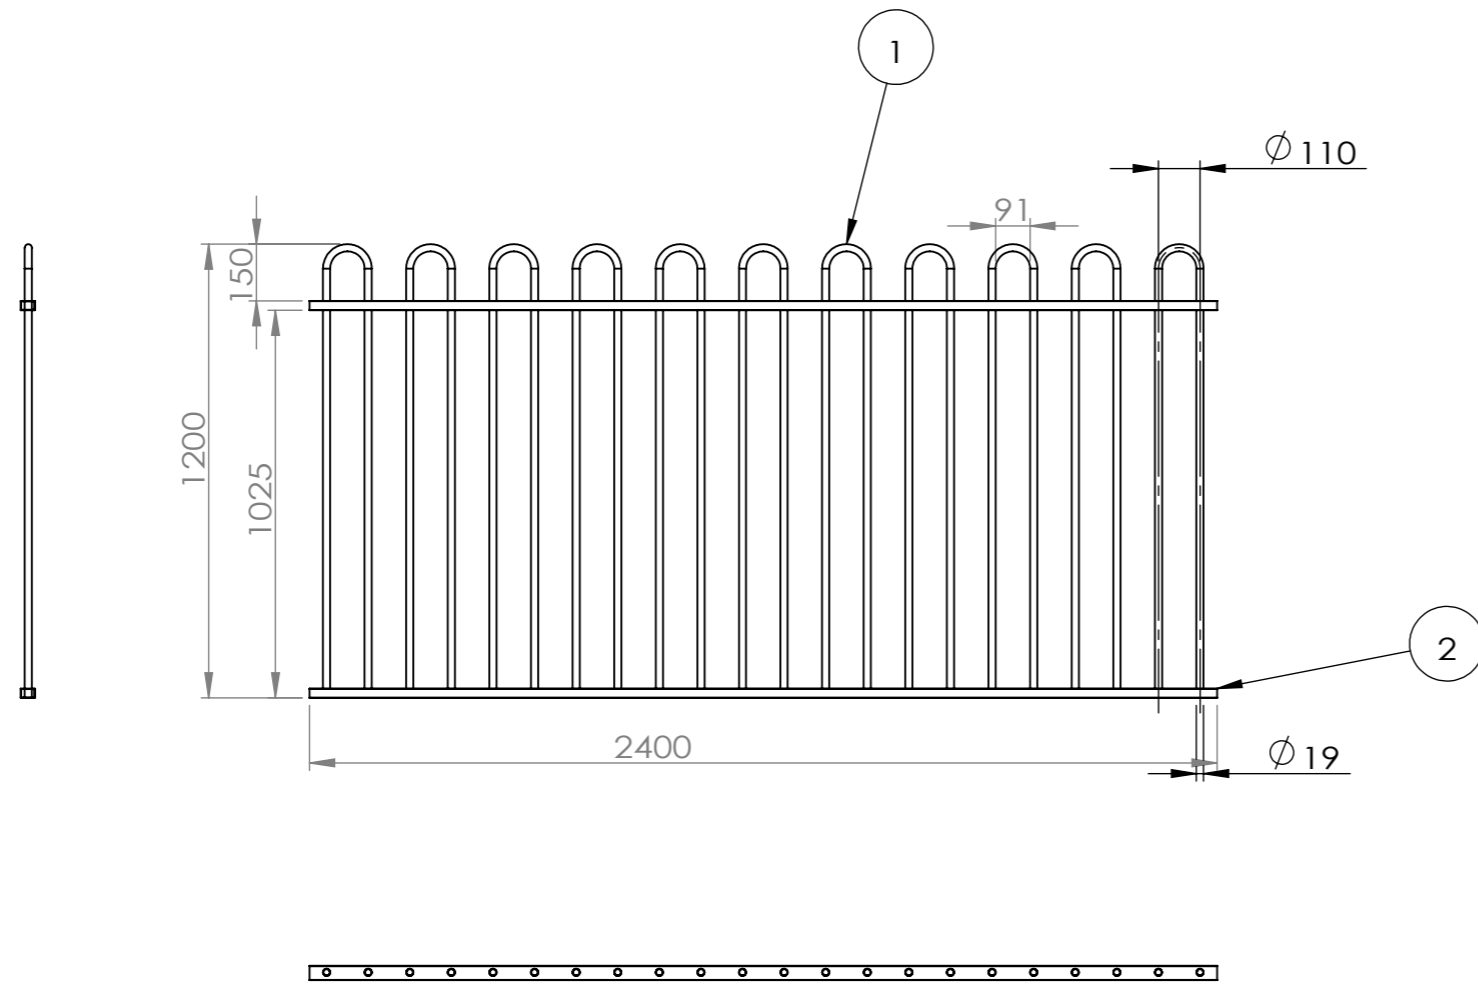

# Loop Top Railing 2400 x 1200

ITEM NO.	PART NUMBER	DESCRIPTION	QTY
1	11201	Aluminum 19*1.2*2462.7mm	11
2	11302	Aluminum 38*25*1.6*2400mm	2

- GENERAL NOTES:**
- 1.UNLESS OTHERWISE SPECIFIED DIMENSIONS ARE MM.
  - 2.ALL DIMENSIONS ARE BEFORE ANY FINISHING OR COATING.
  - 3.ALL DIMENSIONS ARE  $\pm 1$ MM(UNLESS OTHERWISE NOTED).
  - 4.Drawings are for reference only, and if there is any change, consult with management